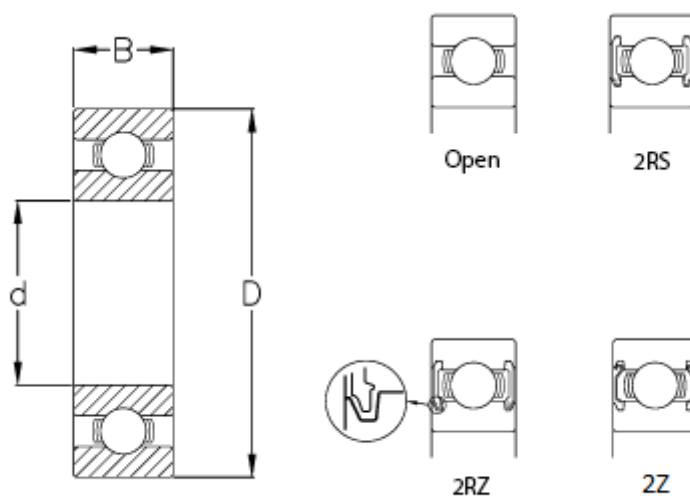

Data Sheet

Article number: 57960201501301

Description: CeramicSpeed hybrid bearing Insulate sealed
6302-CSB

Measures

B	= 13
Ball grade	= 5
C (KN)	= 11.9
C0	= 5.4
d	= 15
D	= 42
Max rpm.	= 28000
Type	= 6302